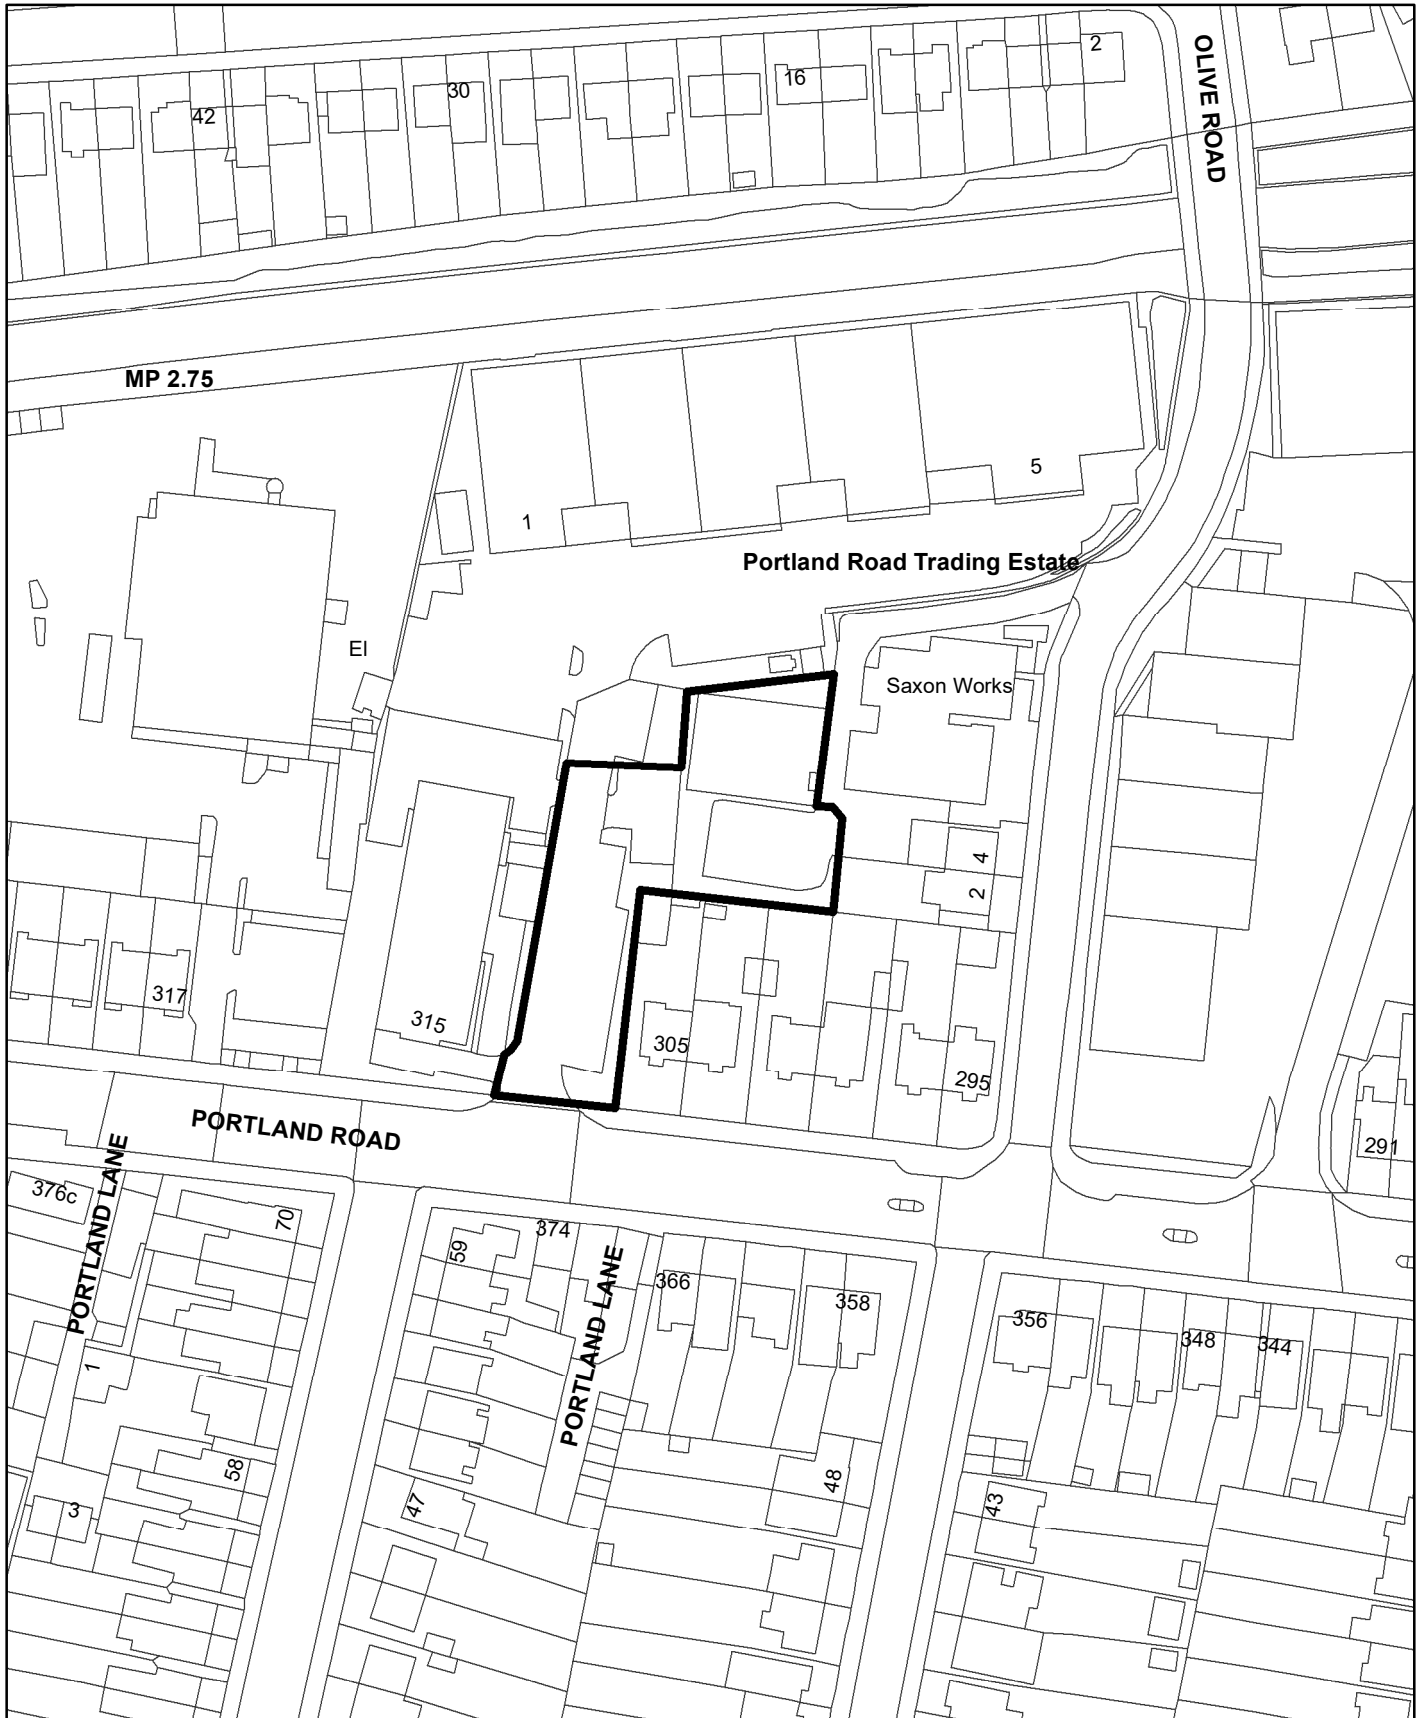

BH2021 04068- Saxon Works, Land To The Rear Of 303-305 Portland Road

N

Scale: 1:1,250